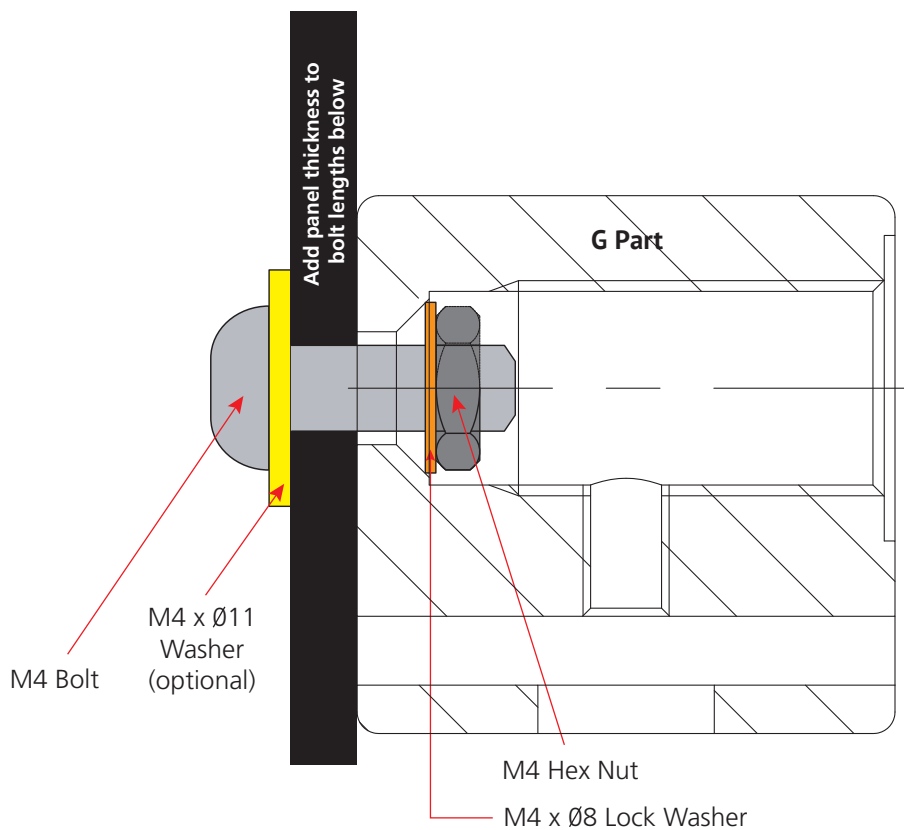

Installing edgemounts on panels

Bolt Dimensions			Recommended Fastening System				The intellectual property in this drawing is the property of Pizazz International Limited 40 William Pickering Drive, Auckland, New Zealand. Copyright © Pizazz International Limited 2011. Unauthorised use prohibited.
Button Head Bolt Thread Diameter	Thread Length	Overall Length					
M4	9mm	12mm					
.157"	.354"	.472"					
Add panel thickness to bolt lengths above							