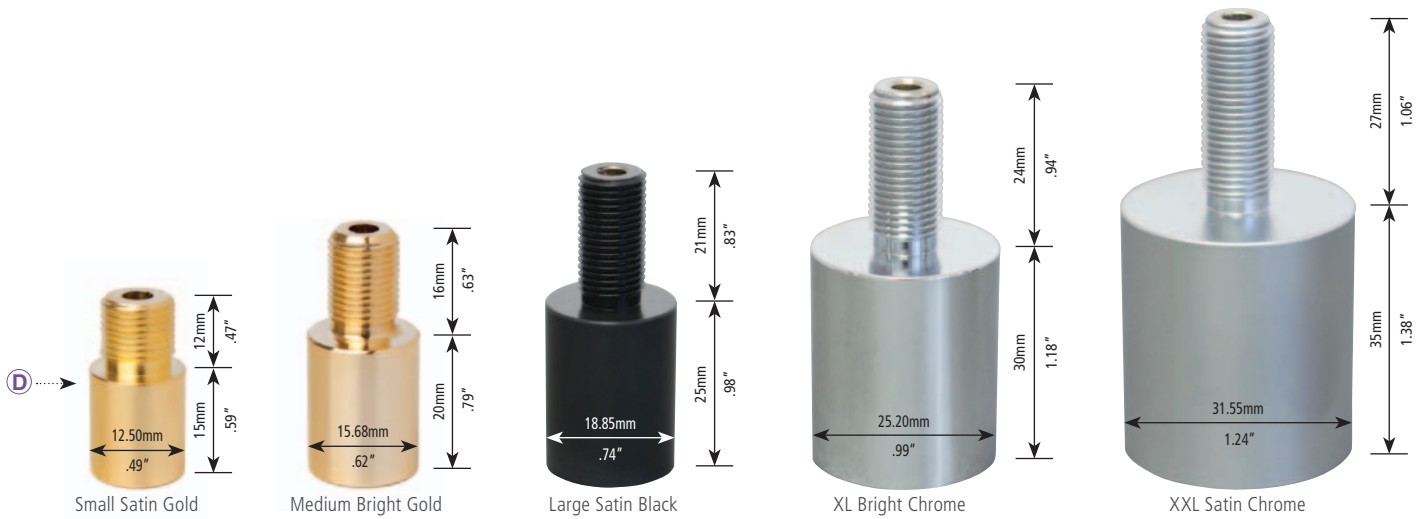

extra•spacers

best for multi-layering and offsetting

www.pizazzsystems.com

used with monomounts
or multimounts to install
extra panels

Distributors logo placed here

ALUMINIUM

Available with a Natural finish in the following sizes

BRASS

Available with the finishes and colours below in Small, Medium, Large, XL and XXL sizes

RESIN

Standard colours - available with a Gloss or Matt finish in Small, Medium and Large sizes

RESIN

PT colours - available with a Gloss or Matt finish in Small, Medium and Large sizes