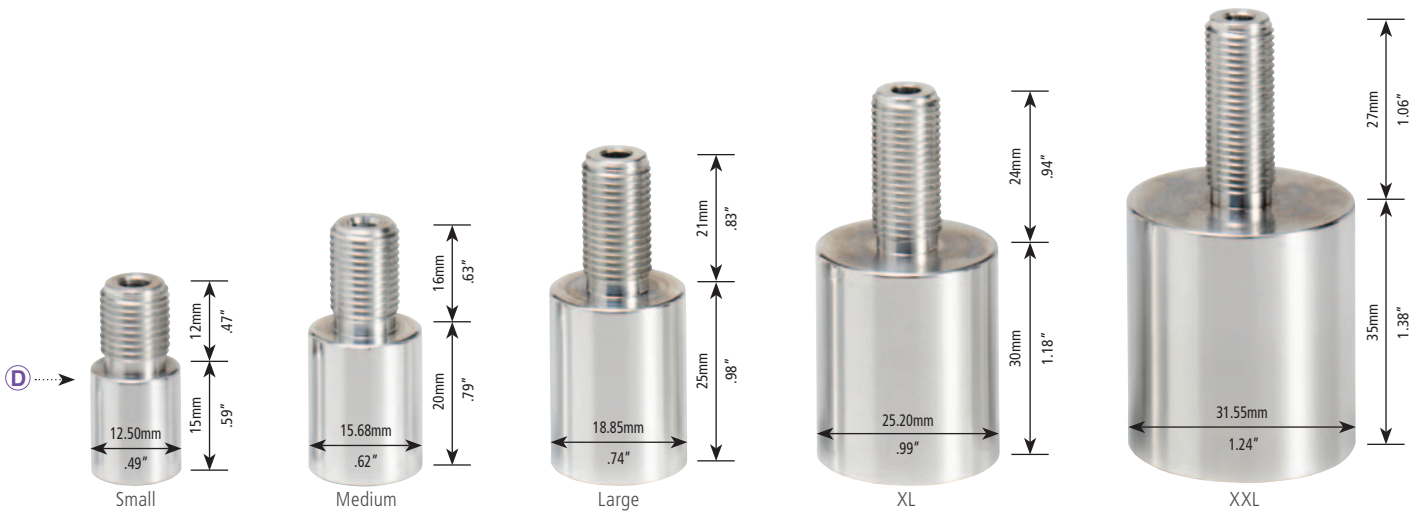

extra•spacers

best for multi-layering and offsetting

www.pizazzsystems.com

used with monomounts
or multimounts to install
extra panels

Distributors logo placed here

ALUMINIUM

Available with a Natural finish in the following sizes

BRASS

Available with the finishes and colours below in Small, Medium, Large, XL and XXL sizes

RESIN

Standard colours - available with a Gloss or Matt finish in Small, Medium and Large sizes

RESIN

PT colours - available with a Gloss or Matt finish in Small, Medium and Large sizes