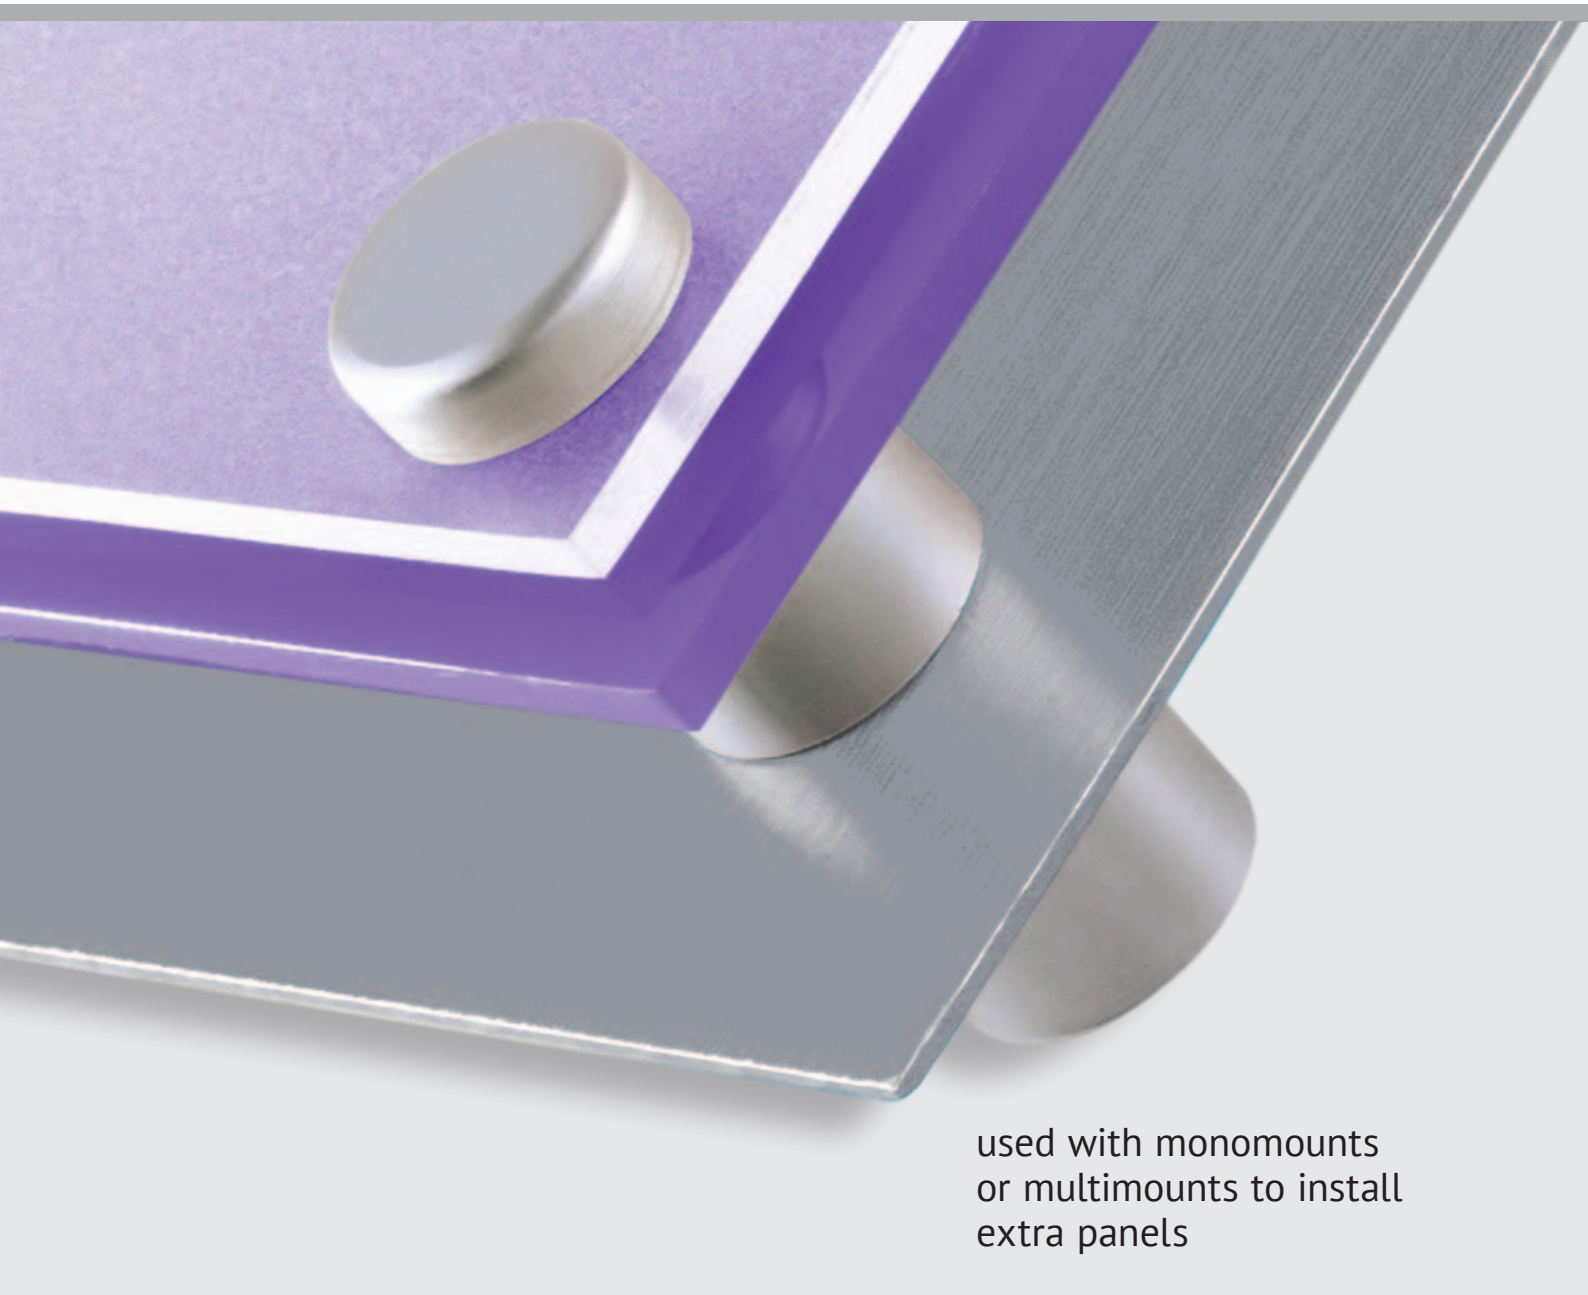

extra•spacers

best for multi-layering and offsetting

www.pizazzsystems.com

used with monomounts
or multimounts to install
extra panels

Distributors logo placed here

ALUMINIUM

Available with a Natural finish in the following sizes

BRASS

Available with the finishes and colours below in Small, Medium, Large, XL and XXL sizes

RESIN

Standard colours - available with a Gloss or Matt finish in Small, Medium and Large sizes

RESIN

PT colours - available with a Gloss or Matt finish in Small, Medium and Large sizes