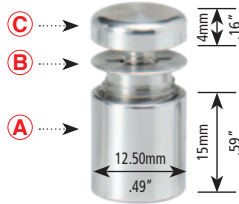

multi•mounts®

best for changeable graphic displays

ALUMINIUM

Available with a Natural finish in the following sizes

extra spacers (D Parts)
are available in all sizes
D Part dimensions are the
same as A Part dimensions

Small

Medium

Large

XL

XXL

| Pack | Small | |
|------|-------------|-------------|
| | 4 PACK | 50 PACK |
| Each | 3.54 | 3.45 |

| Pack | Medium | |
|------|-------------|-------------|
| | 4 PACK | 50 PACK |
| Each | 4.26 | 4.15 |